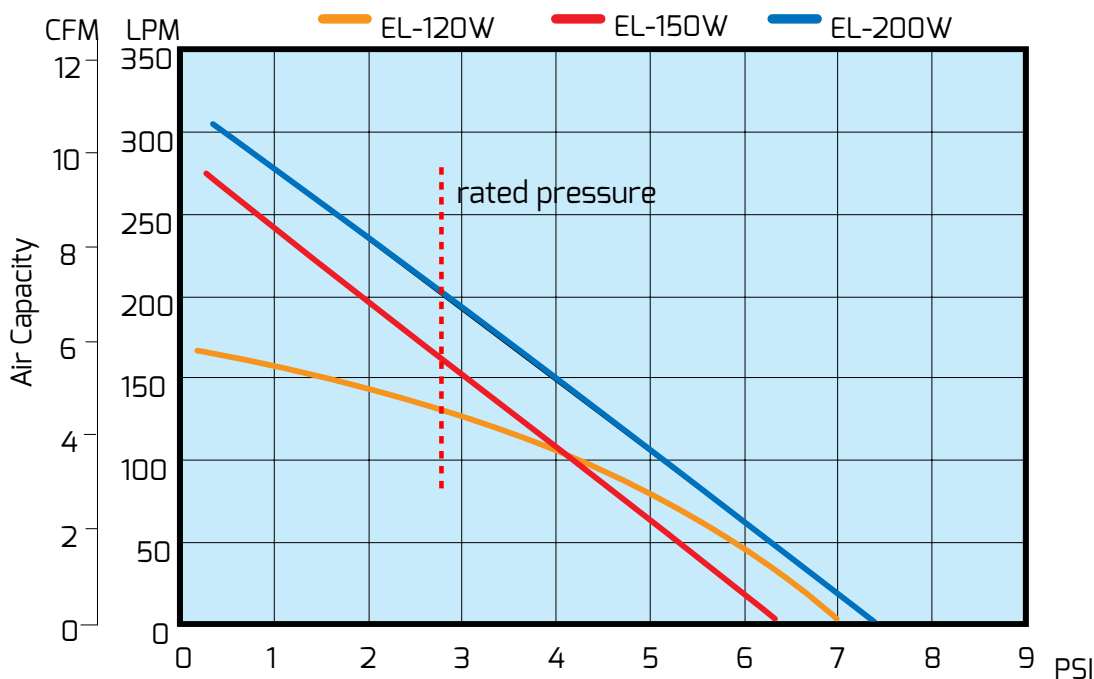

EL120W-200W

Technical Data

Model	Voltage AC	Frequency HZ	Outlet Diameter Inch / mm	Airflow*		Power* (Watts)	Sound dB(A)**	Rated Pressure (PSI)	Max Pressure (PSI)	Net Weight	
				CFM	LPM					Lbs	kg
EL-120W	115	60	1.06 / 27	4.4	125	45	41	2.8	3.6	35.3	16
EL-150W	115	60	1.06 / 27	5.5	155	65	44	2.8	3.6	35.3	16
EL-200W	115	60	1.06 / 27	7.1	200	80	47	2.8	3.6	35.3	16

* Airflow and power measured at rated pressure

Specifications are subject to change without notice

**Sound measured at 1M

Performance Curves

Dimensions Inches (mm)