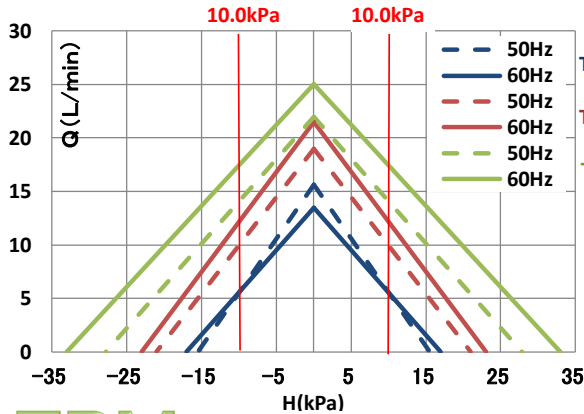

## Technical data

Model	Connection (mm)	Specification	Air flow (ℓ/min)	Rated Pressure (kPa)	Power consumption W		Voltage (V)	Noise level dB (A)	Net weight (kg)
					50Hz	60Hz			
TPS-5	φ 6mm	Pressure	5	10.0	11	8	AC100	30	0.9
		Vacuum	-5	-10.0					
TPS-10	φ 6mm	Pressure	10	10.0	17	14	AC100	32	0.9
		Vacuum	-9	-10.0					
TPS-15	φ 6mm	Pressure	15	10.0	11	12	AC100	34	0.9
		Vacuum	-14	-10.0					

## Performance data