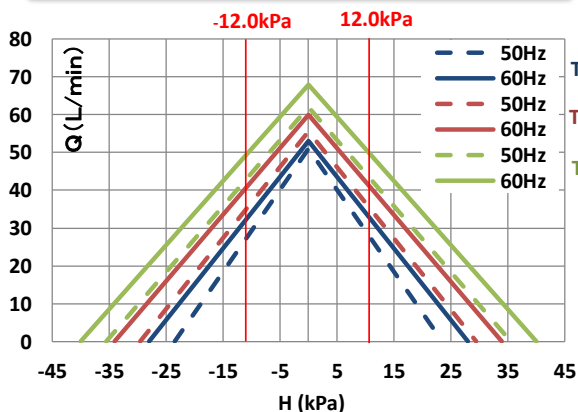

Performance data